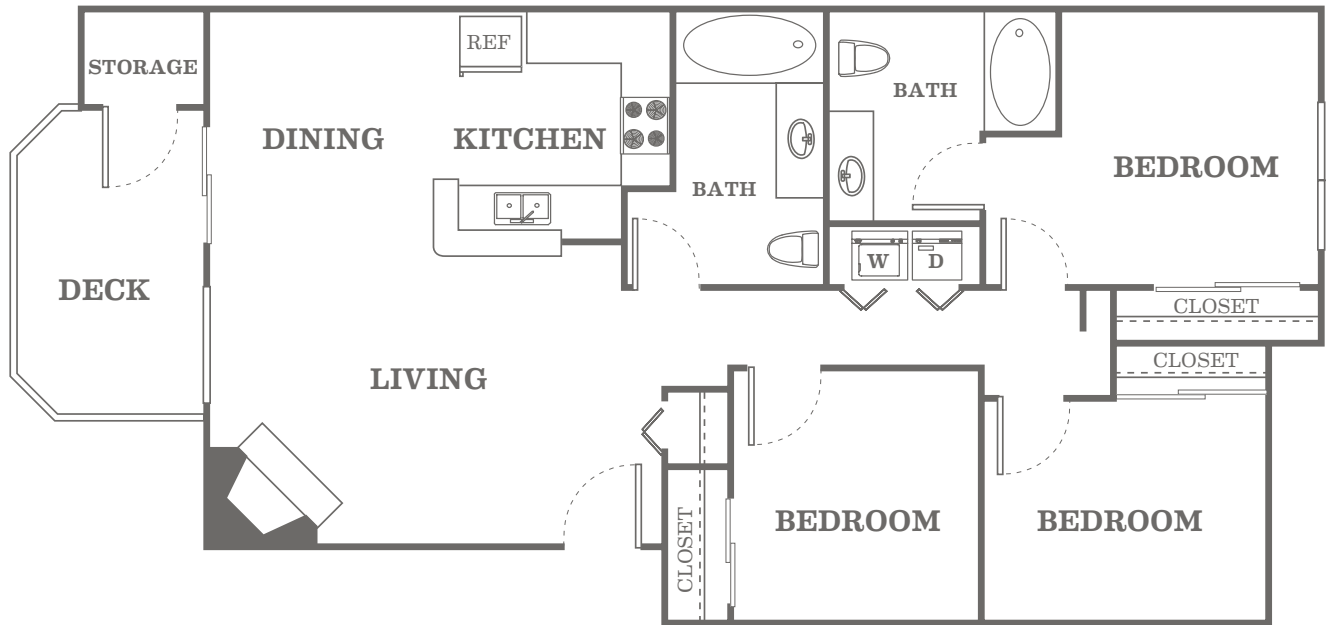

• THE MCCARTY •

3 BEDROOM | 2 BATH | 1117 SQUARE FEET

Home: _____
Available Date: _____

Rent: _____
Deposit: _____

COME ON OVER!

12520 101st Way #6, Kirkland, WA 98034 | 425-820-6166 | HubbardsCrossing@thrivecommunities.com