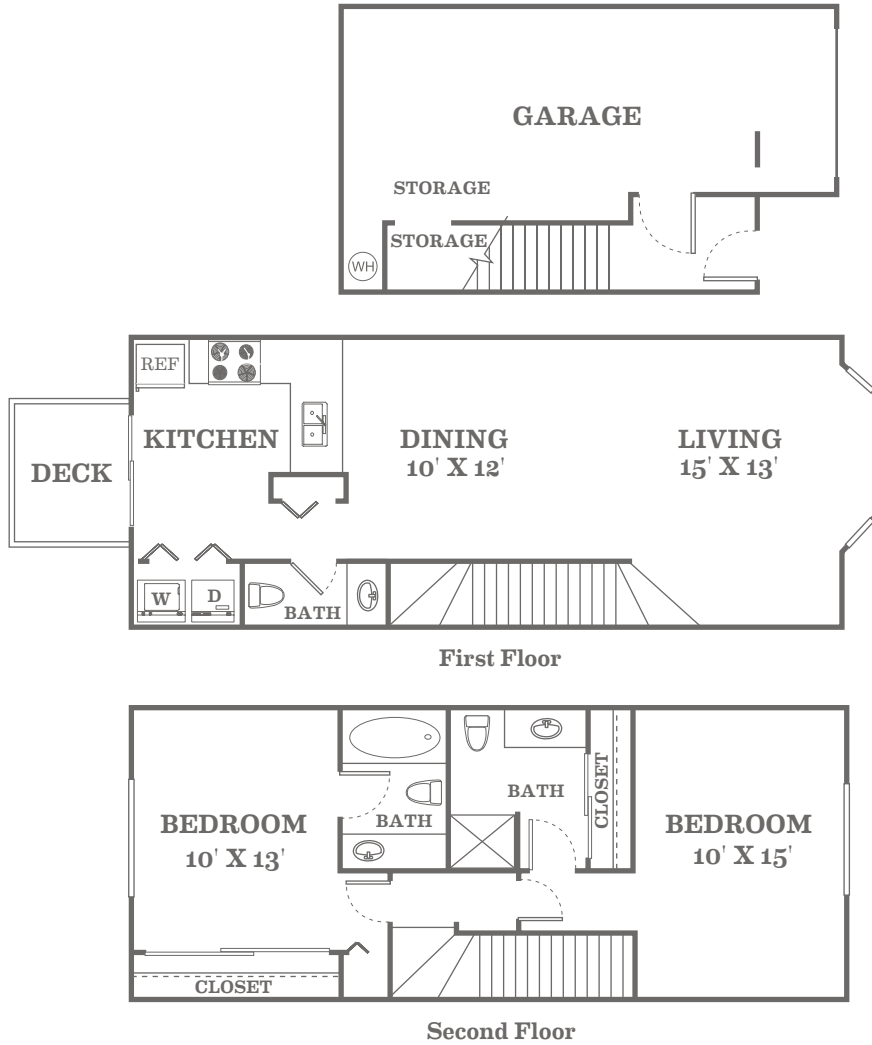

• FORBES LAKE •

2 BEDROOM | 2.5 BATH | 1-CAR GARAGE | 1202 SQUARE FEET

Home: _____ Rent: _____
 Available Date: _____ Deposit: _____

COME ON OVER!

12520 101st Way #6, Kirkland, WA 98034 | 425-820-6166 | HubbardsCrossing@thrivecommunities.com