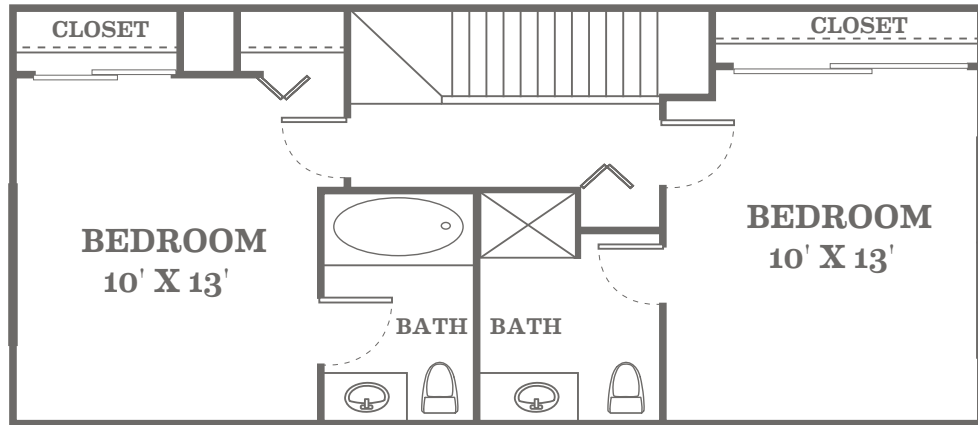

• FORBES CREEK •

2 BEDROOM | 2.5 BATH | 1106 SQUARE FEET

First Floor

Second Floor

Home: _____
Available Date: _____

Rent: _____
Deposit: _____

COME ON OVER!

12520 101st Way #6, Kirkland, WA 98034 | 425-820-6166 | HubbardsCrossing@thrivecommunities.com