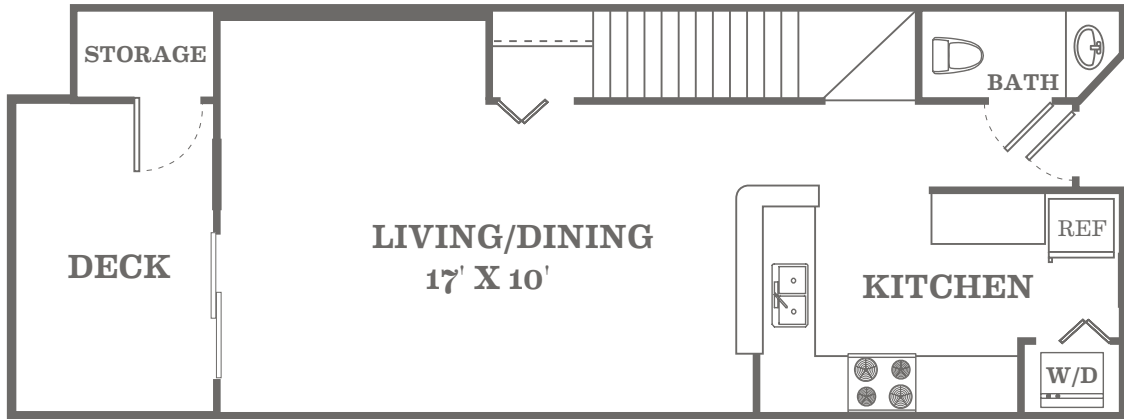

• FORBES CREEK •

2 BEDROOM | 2.5 BATH | 1106 SQUARE FEET

First Floor

Second Floor

Home: _____
Available Date: _____

Rent: _____
Deposit: _____

COME ON OVER!

12520 101st Way #6, Kirkland, WA 98034 | 425-820-6166 | HubbardsCrossing@thrivecommunities.com